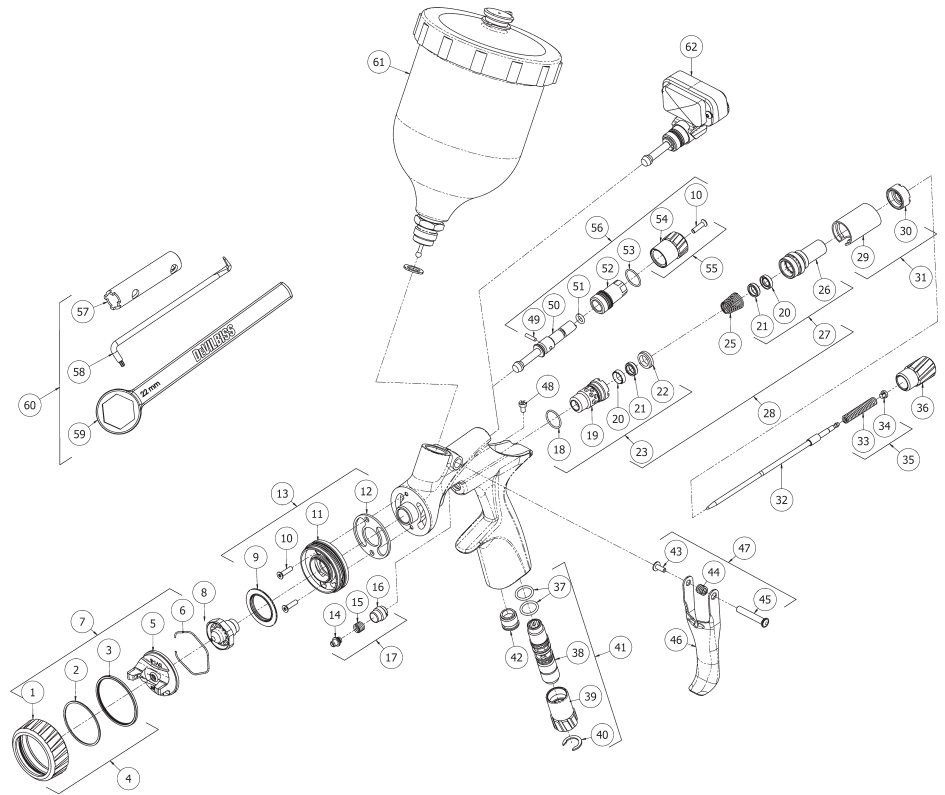

Ref #	Part #	Description	Qty
1	-	Retaining Ring	1
2	-	Slip Ring	1
3	-	Retaining Ring Seal	1
4	704425	Retaining Ring Sub Assembly	1
5	-	Air Cap	1
6	191972	Spring Clip (Kit of 10)	1
7	See Table 1	Air Cap & Retaining Ring	1
8	See Table 2	Fluid Tip	1
9	704402	Deflector Plate	1
10+	704403	Screw (Kit of 3)	3
11	-	Sprayhead	1
12+	704401	Gasket (Kit of 2)	1
13	704436	Spray Head Kit	1
14	-	Needle Packing	1
15	-	Packing Spring	1
16	-	Packing Nut	1
17+	702731	Packing, Spring & Packing Nut Kit	1
18	-	O Ring	1
19	-	Air Valve Cage	1
20	-	Seal	2
21	-	Seal Guide	2
22	-	Valve Seat	1

Ref #	Part #	Description	Qty
23#	704422	Front Cage Assembly	1
24	-	Air Valve Stem	1
25#	-	Air Valve Spring	1
26	-	Rear Seal Housing	1
27	704423	Rear Seal Assembly	1
28+	704424	Air Valve Assembly	1
29	-	Identification Sleeve	1
30	-	Sleeve Nut	1
31	704437	Sleeve Kit	1
32	See Table 2	Fluid Needle	1
33	-	Needle Spring	1
34	-	Spring Pad	1
35#+	704405	Needle Spring Kit	1
36	704404	Fluid Adjusting Knob	1
37	-	O Ring	2
38	-	Flow Valve Body	1
39	-	Flow Valve Knob	1
40	-	Circlip	1
41	704417	Inline Flow Valve	1
42	-	Plug	1
43	-	Trigger Screw	1

Ref #	Part #	Description	Qty
44	-	Spring	1
45	-	Trigger Stud	1
46	-	Trigger	1
47	704406	Trigger, Stud, Spring & Screw Kit	1
48	-	Screw	1
49#+	-	Spreader Valve Pin	1
50	-	Spreader Valve Stem	1
51#+	-	O Ring	1
52	-	Valve Body	1
53#+	-	O Ring	1
54	-	Spreader Valve Adjusting Knob	1
55	704419	Spreader Knob KIT (Not For Use With Digital Gauge)	1
56	704418	Spreader Valve Assembly (Not For Use With Digital Gauge)	1
57	-	Valve Tool	1
58	-	Torx Driver	1
59	-	Tip Wrench	1
60	704429	Tool Kit	1
61*	GFC-501	Gravity Cup Plastic (Shown)	1
	702576	Gravity Cup Aluminum	1